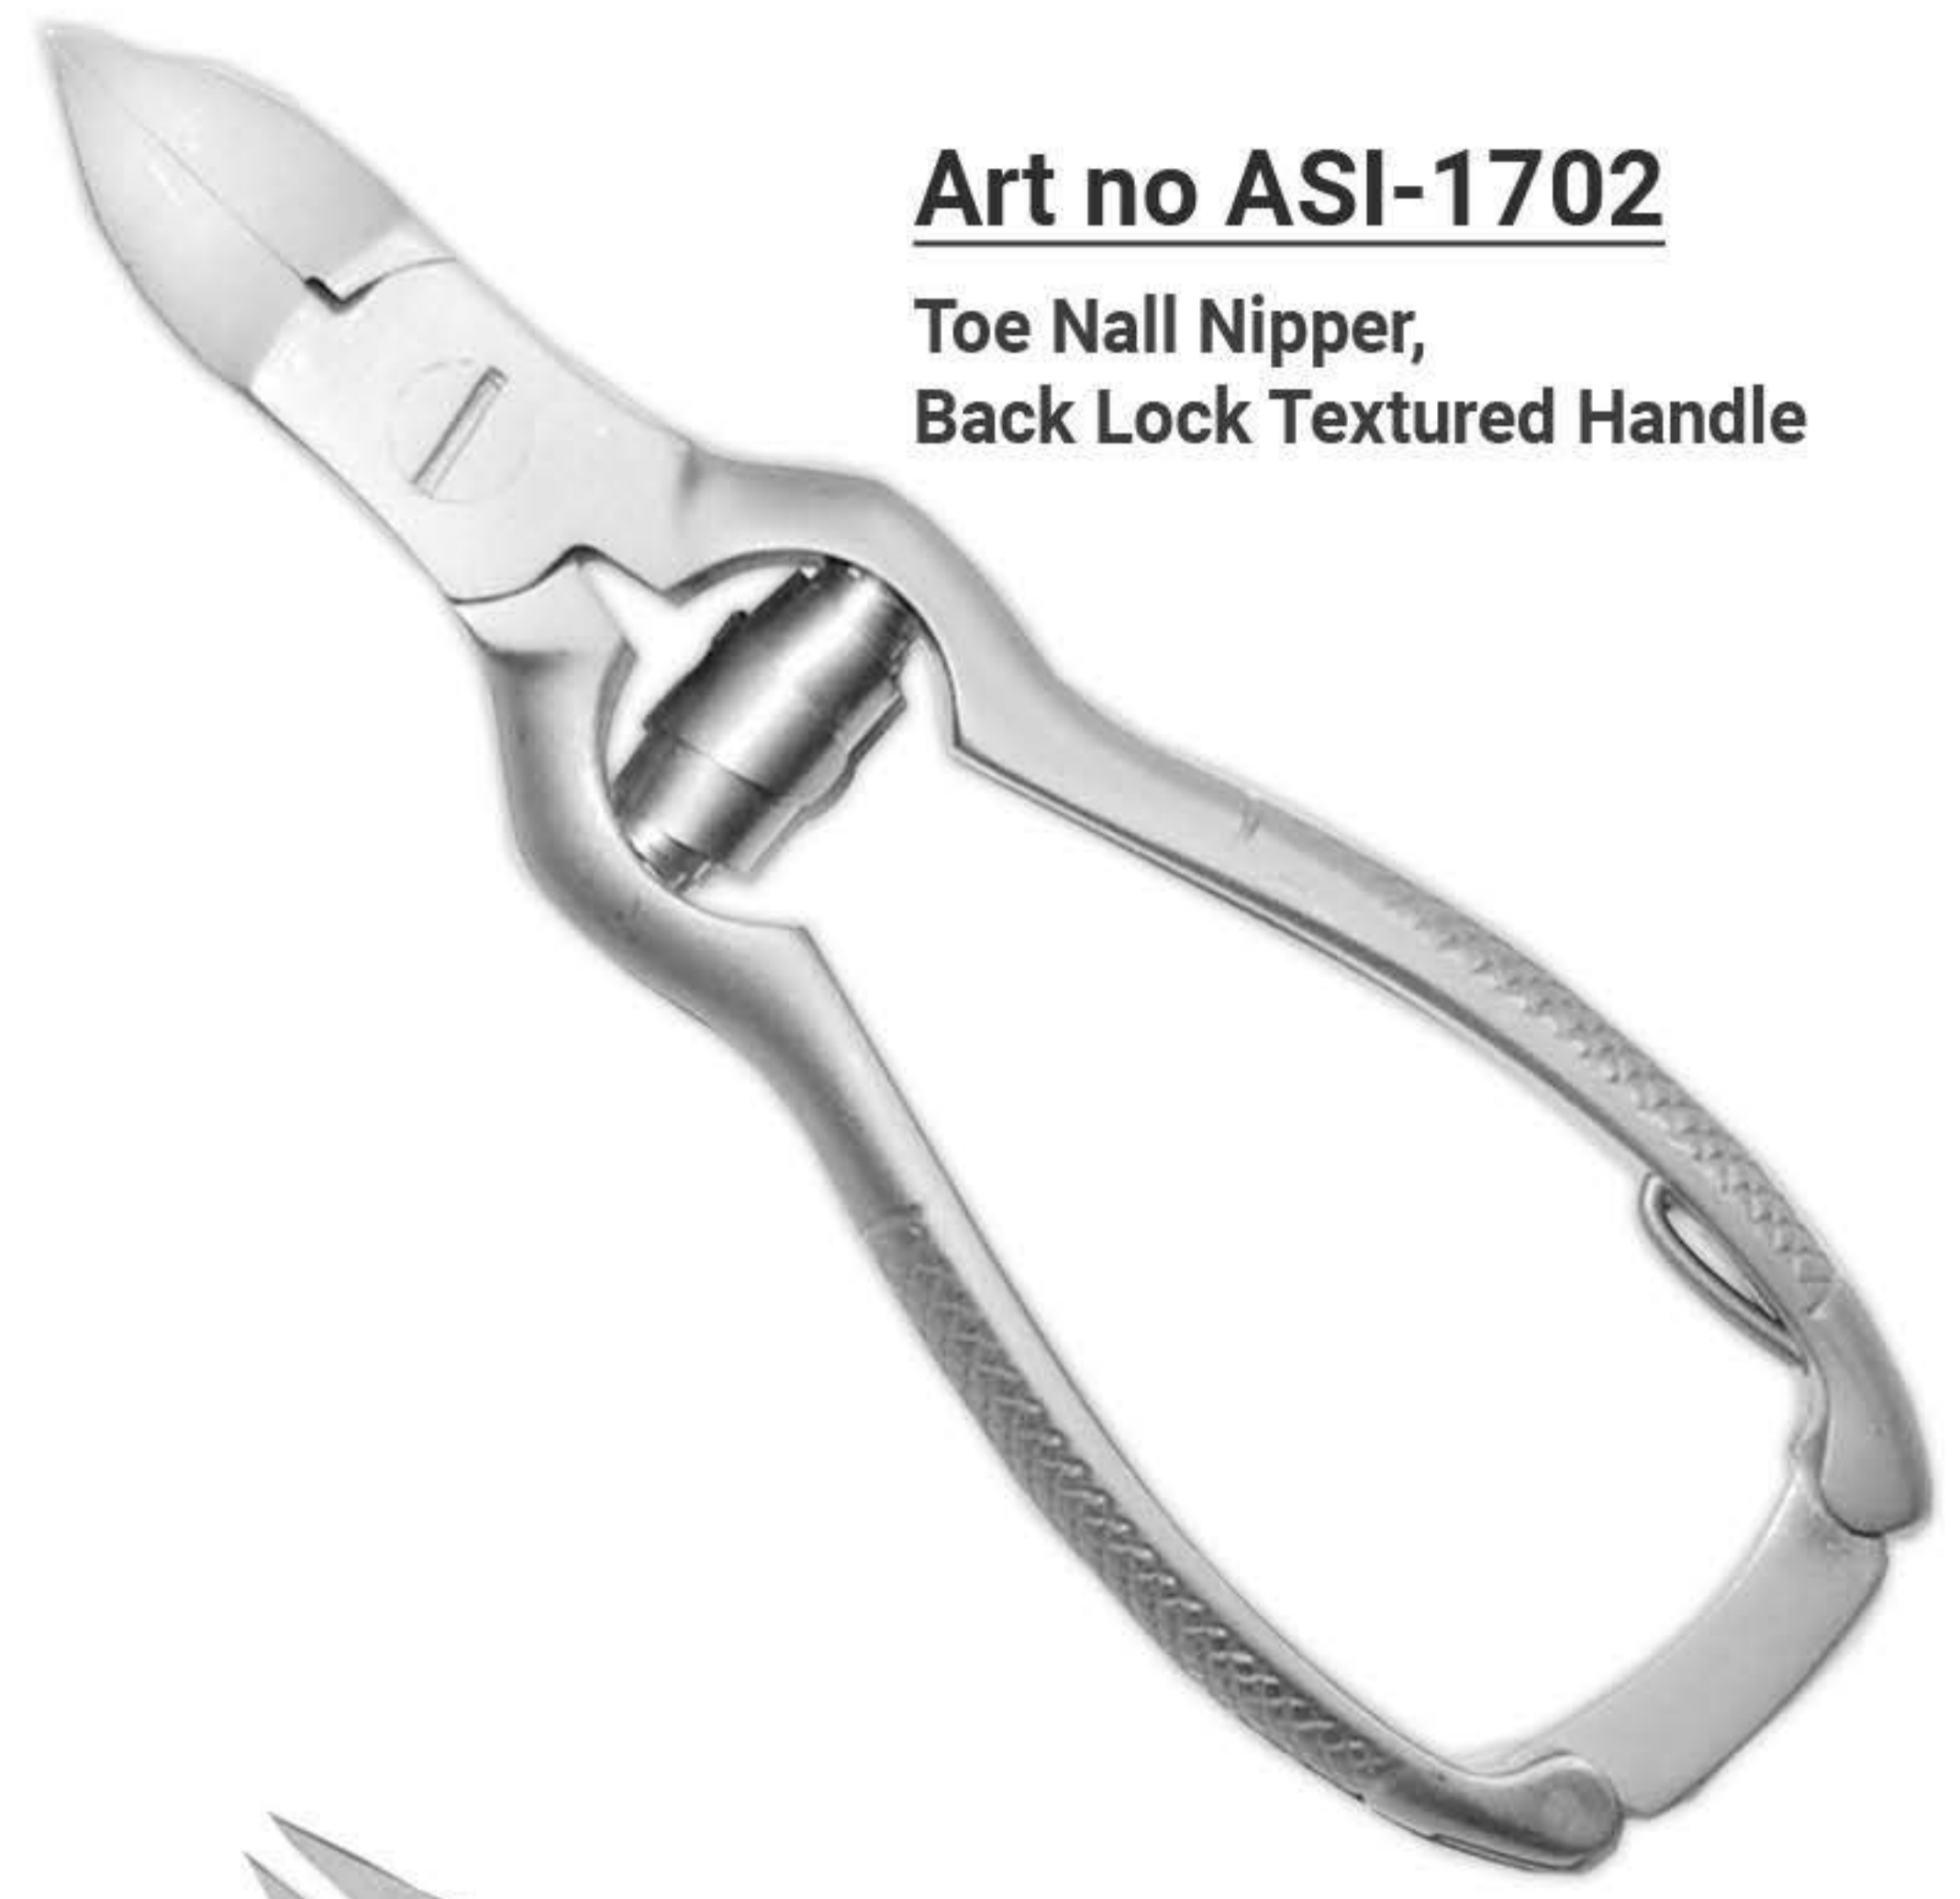

**Art no ASI-1607**

Cuticle Nipper 10 cm  
Single Spring, Lap Joint

**Art no ASI-1608**

Cuticle Nipper 9 cm  
Single Spring, Lap Joint

**Art no ASI-1609**

Cuticle Nipper 8 cm  
Single Spring, Lap Joint

**Art no ASI-1701**

Nail Nipper, Single Spring, Plain Handle.

**Art no ASI-1702**

Toe Nail Nipper, Back Lock Textured Handle

**Art no ASI-1703**

Cuticle Nipper 11 cm Double Spring, Plain Handle

**Art no ASI-1704**

Cuticle Nipper 12.5 cm Lap Joint, wtre spring