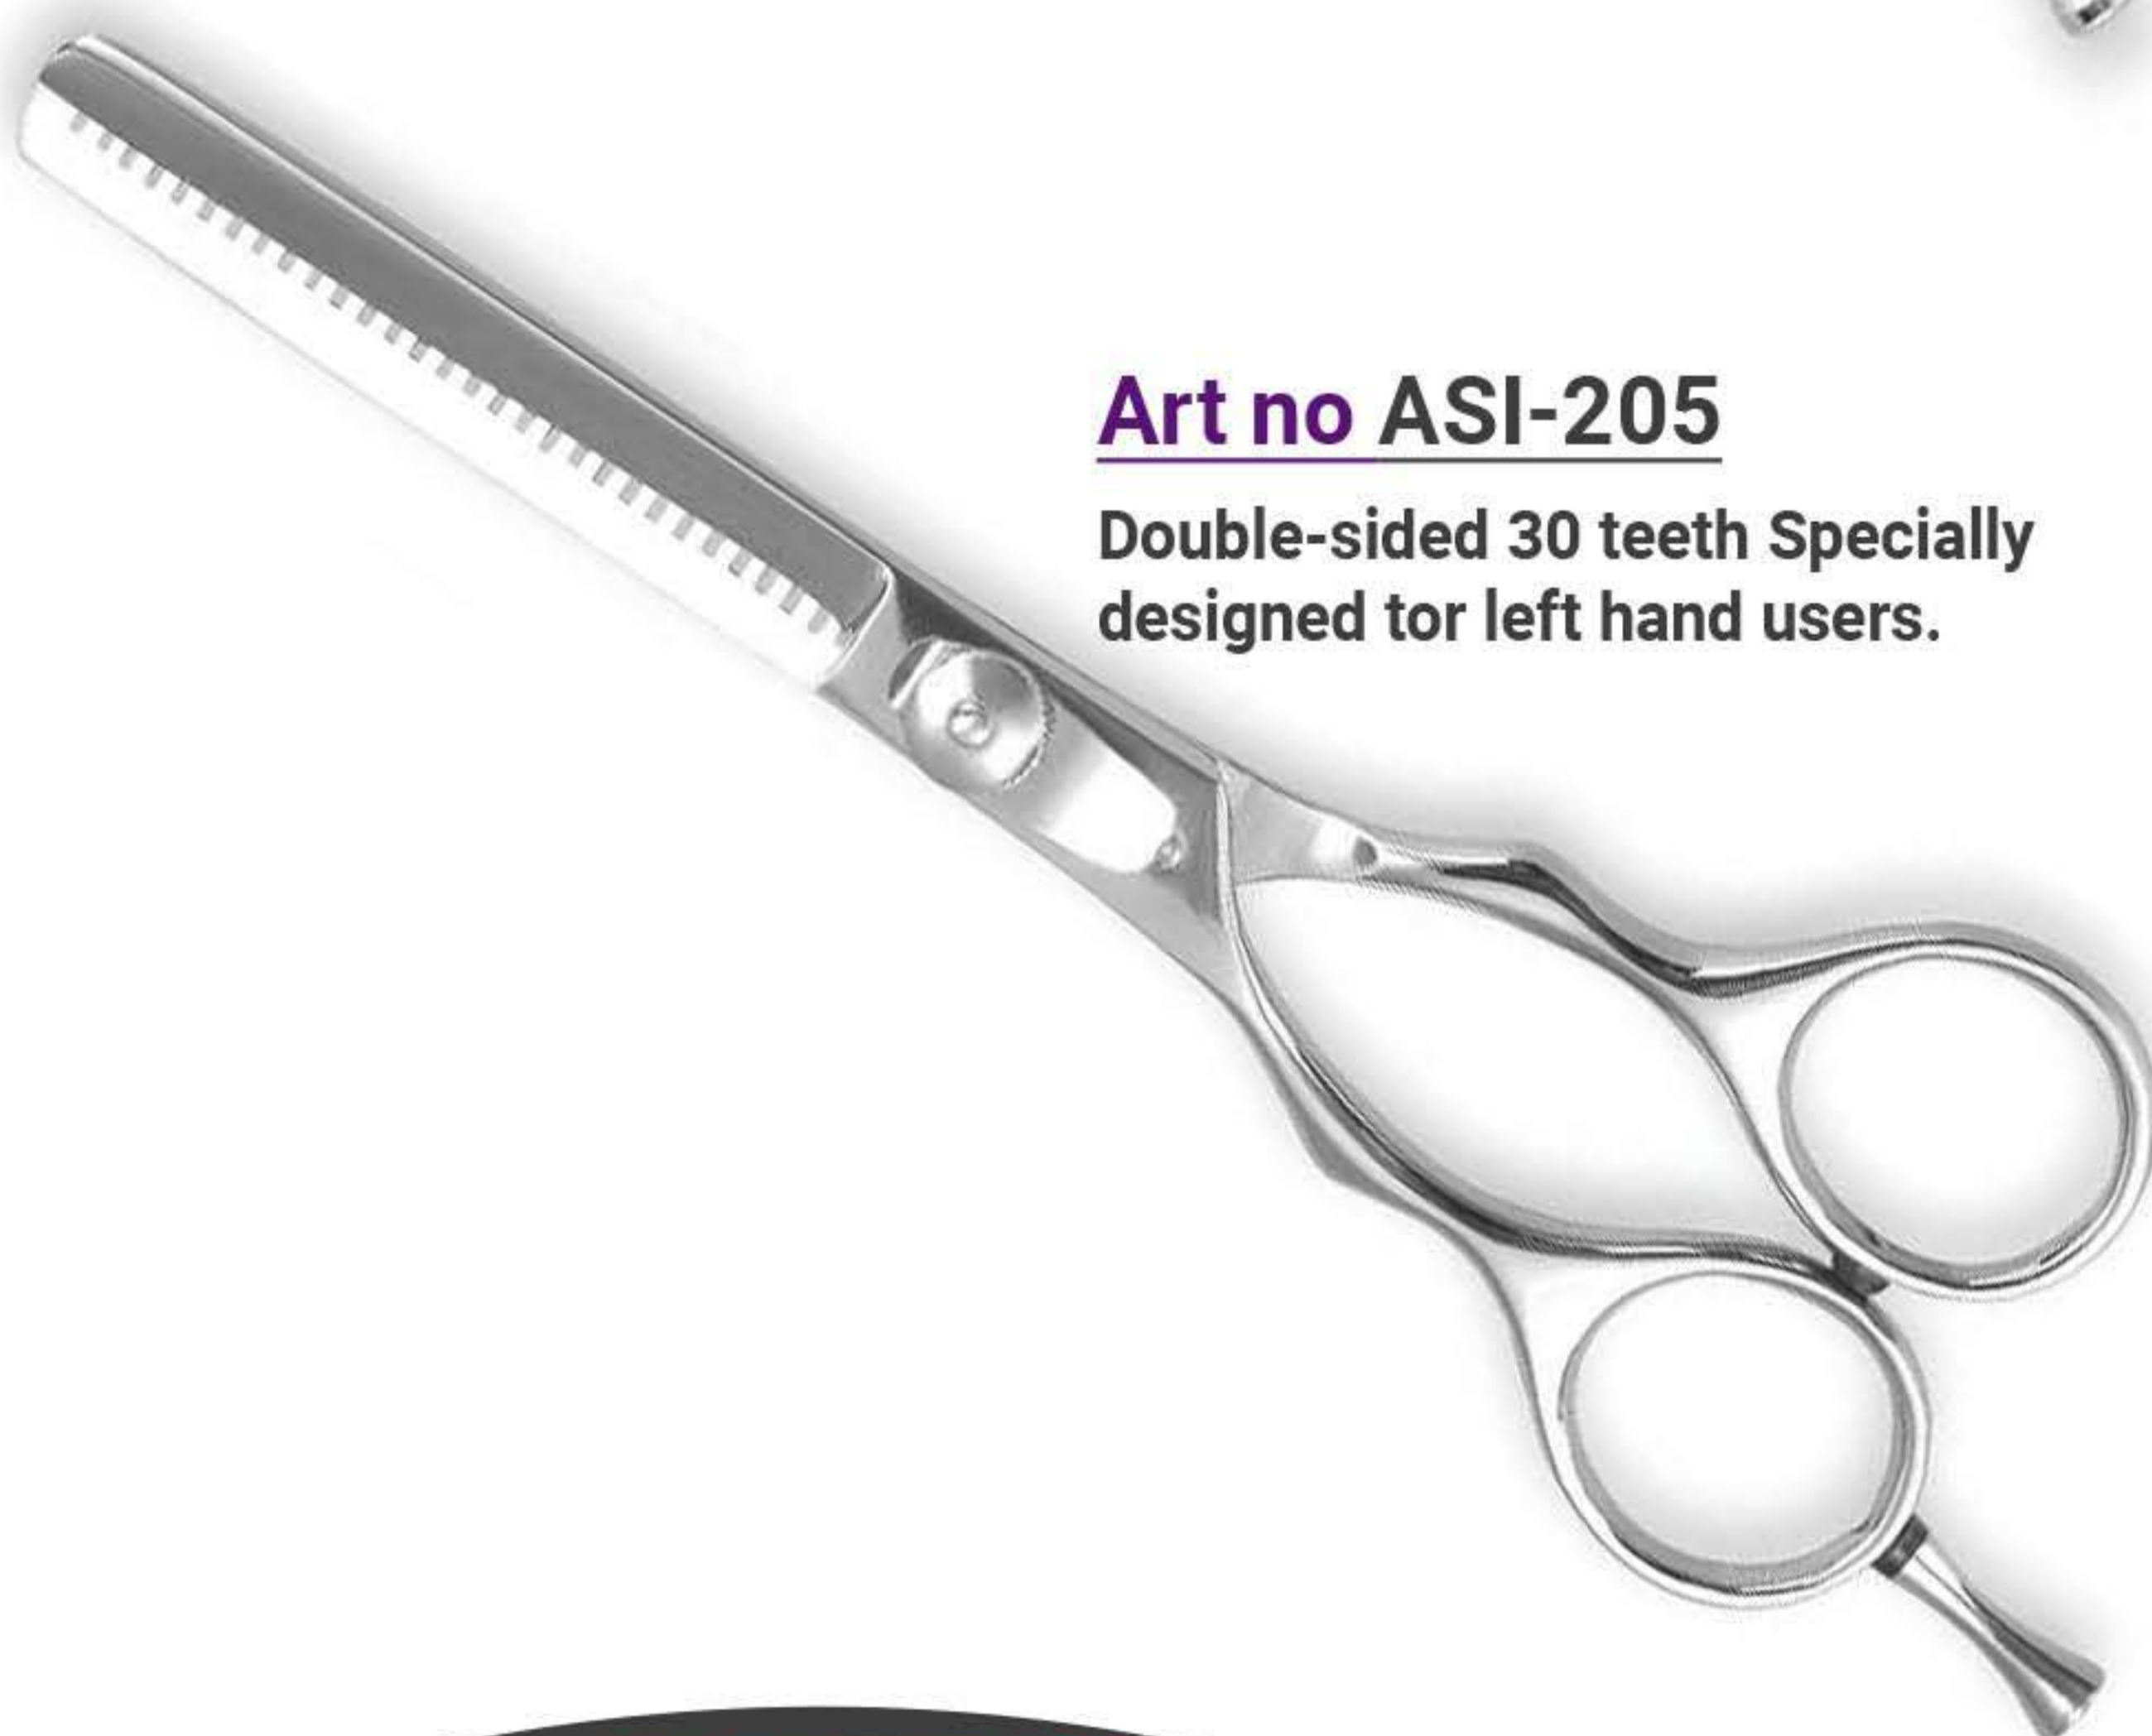

# Professional Thinning & Blending Shear

**Art no ASI-201**  
One-sided 30 Teeth.

**Art no ASI-202**  
Double sided 28 Teelti

**Art no ASI-203**  
One-sided 30 Teeth Specially designed  
for left hand users

**Art no ASI-204**  
Double-sided 30 teeth Specially  
designed for left hand users.

**Art no ASI-205**  
Double-sided 30 teeth Specially  
designed for left hand users.

**Art no ASI-206**  
Double-sided 30 teeth Specially  
designed for left hand users.