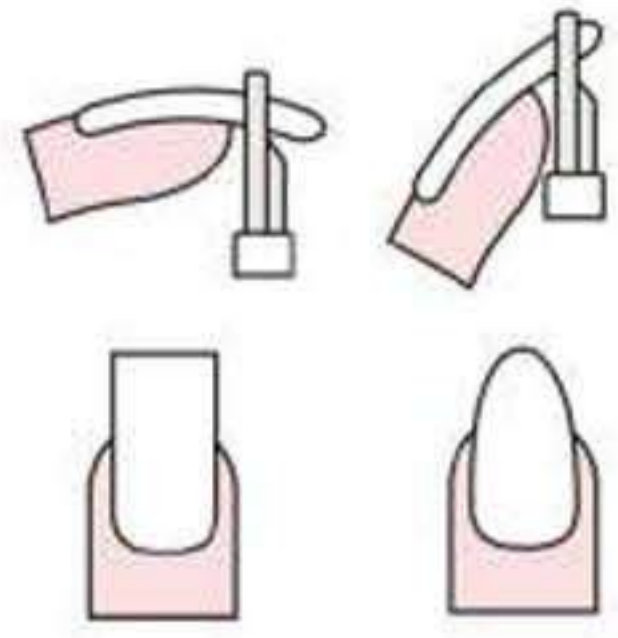

**Art no ASI-2304**  
Foot Scraper, Double Sided

**Art no ASI-2305**  
Foot Scraper, Double Sided

**Art no ASI-2306**  
Foot Scraper, Double Sided

# Arylic Nail Tip Cutter & Corn Cutters

- White
- Gray
- Blue
- Green
- Purple
- Pink
- Yellow
- Brown
- Black
- Red

Available Colors

**Art no ASI-2401**  
Acrylic Nail Tip Cutter  
(Color Coated & Sliver)