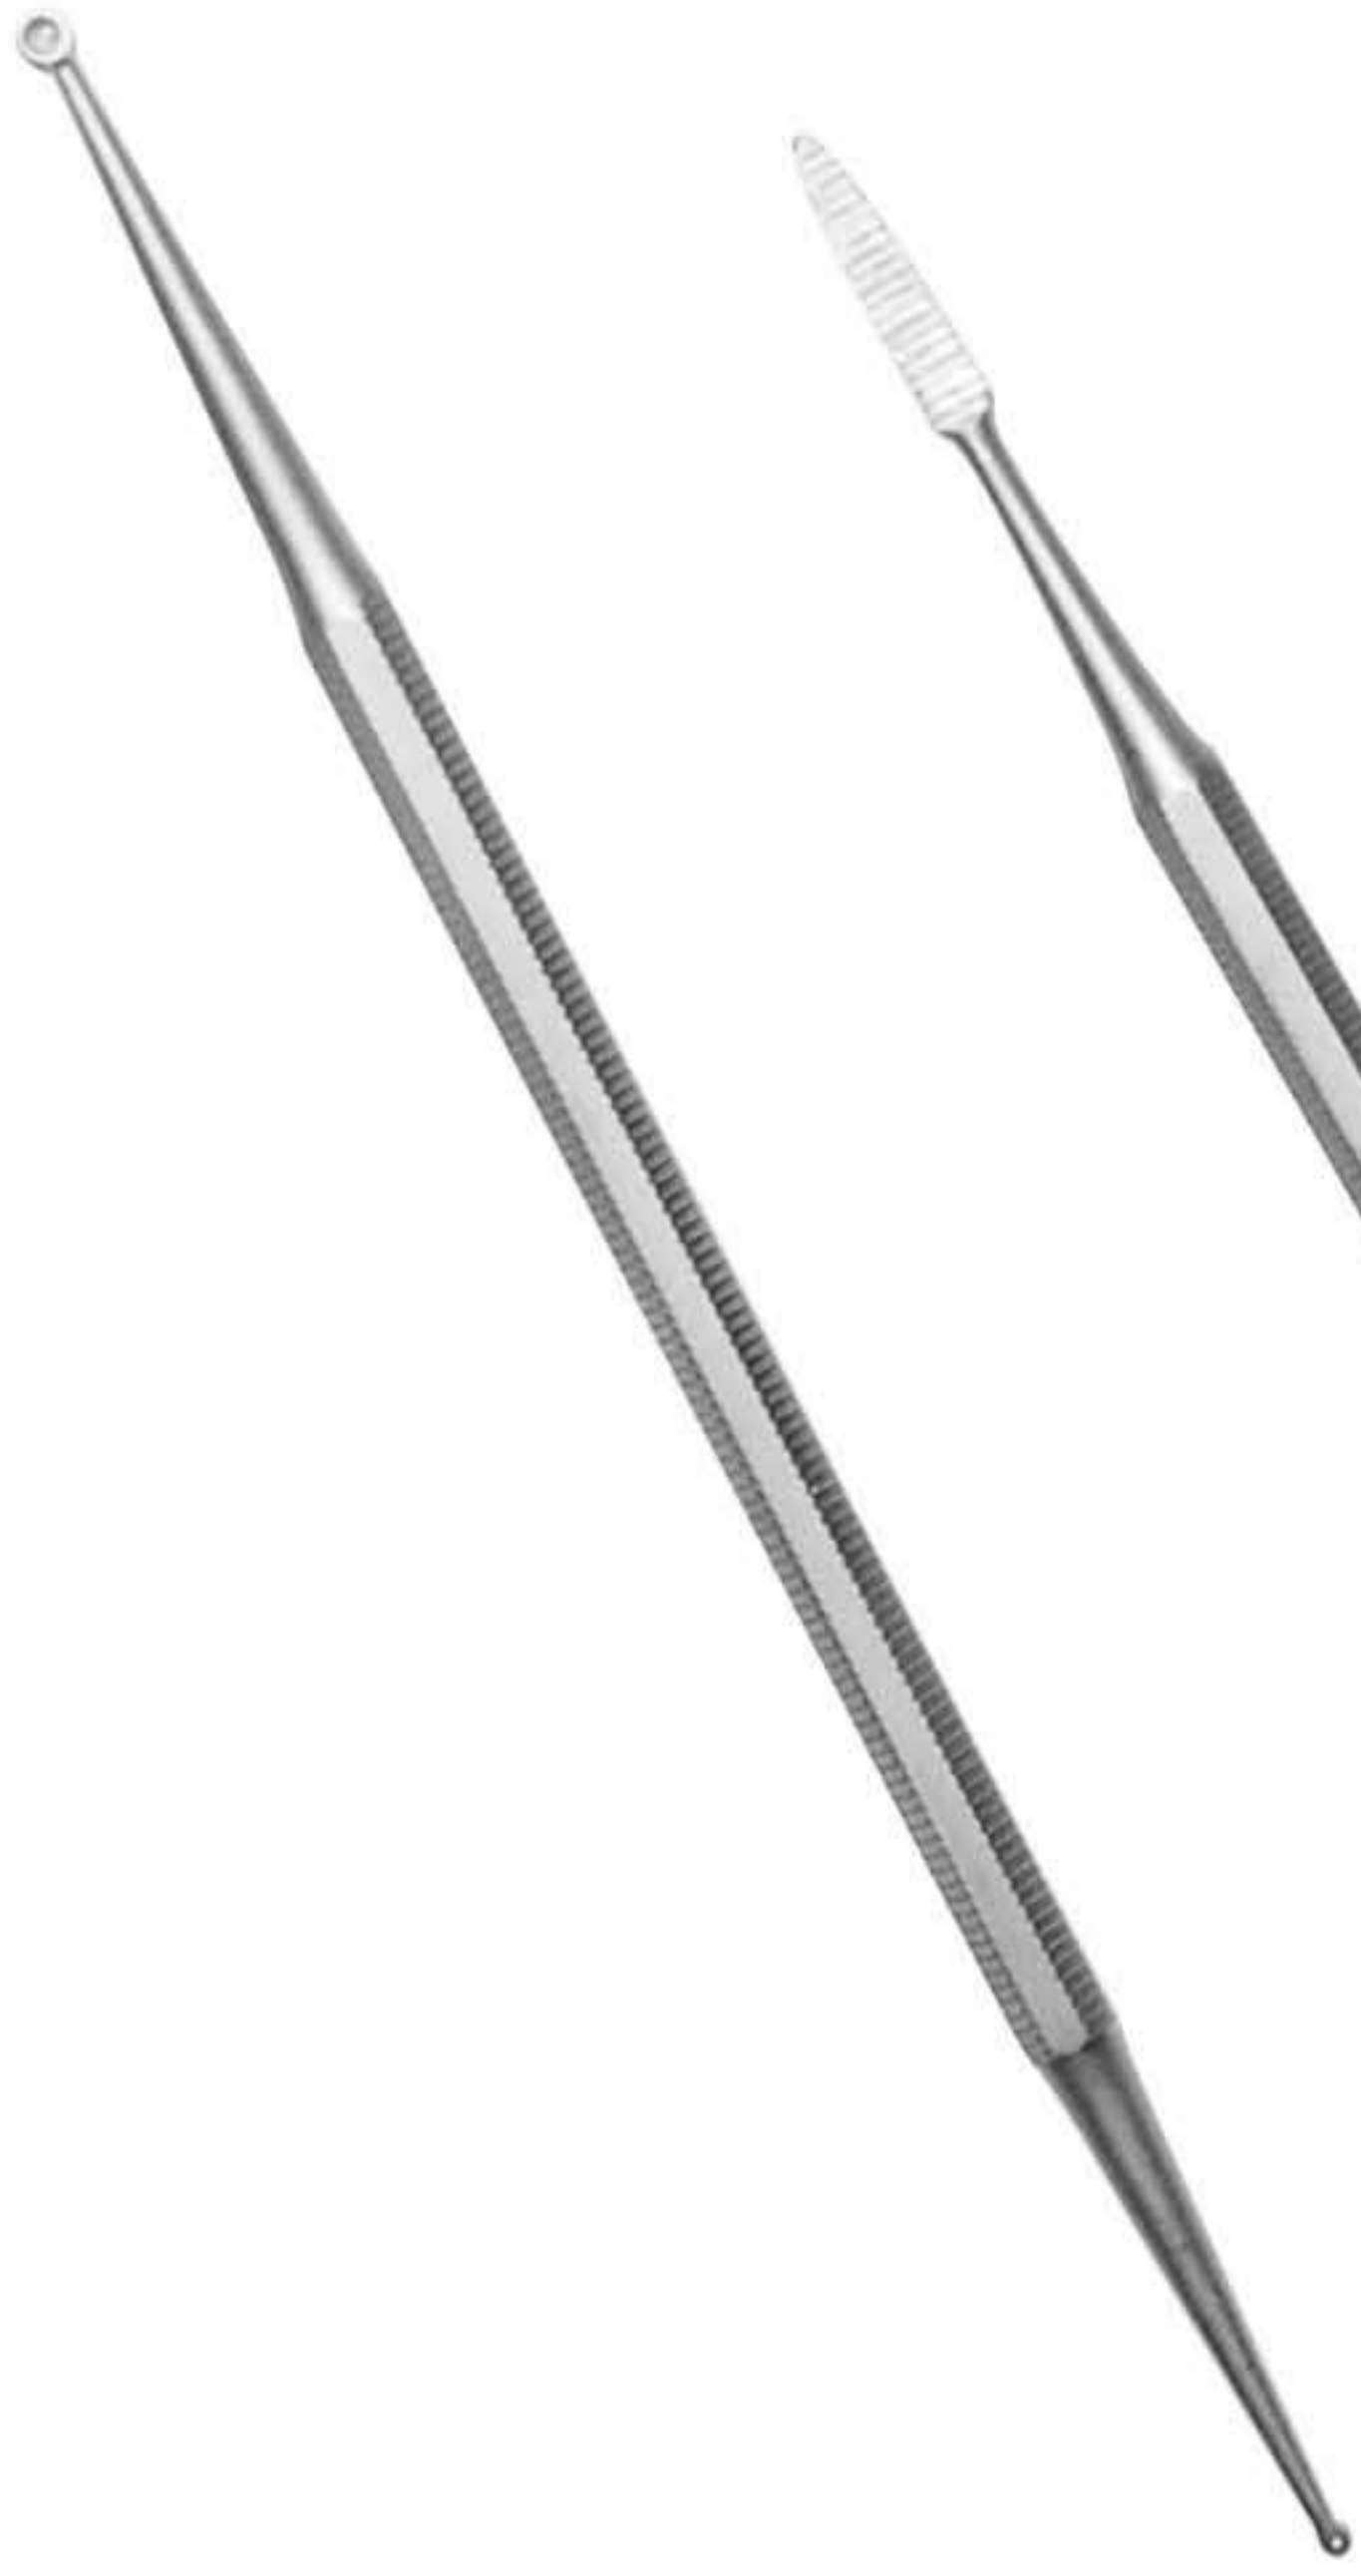

Cuticle Pusher & Cleaners

Art no ASI-1501

E.xtractors 15cm