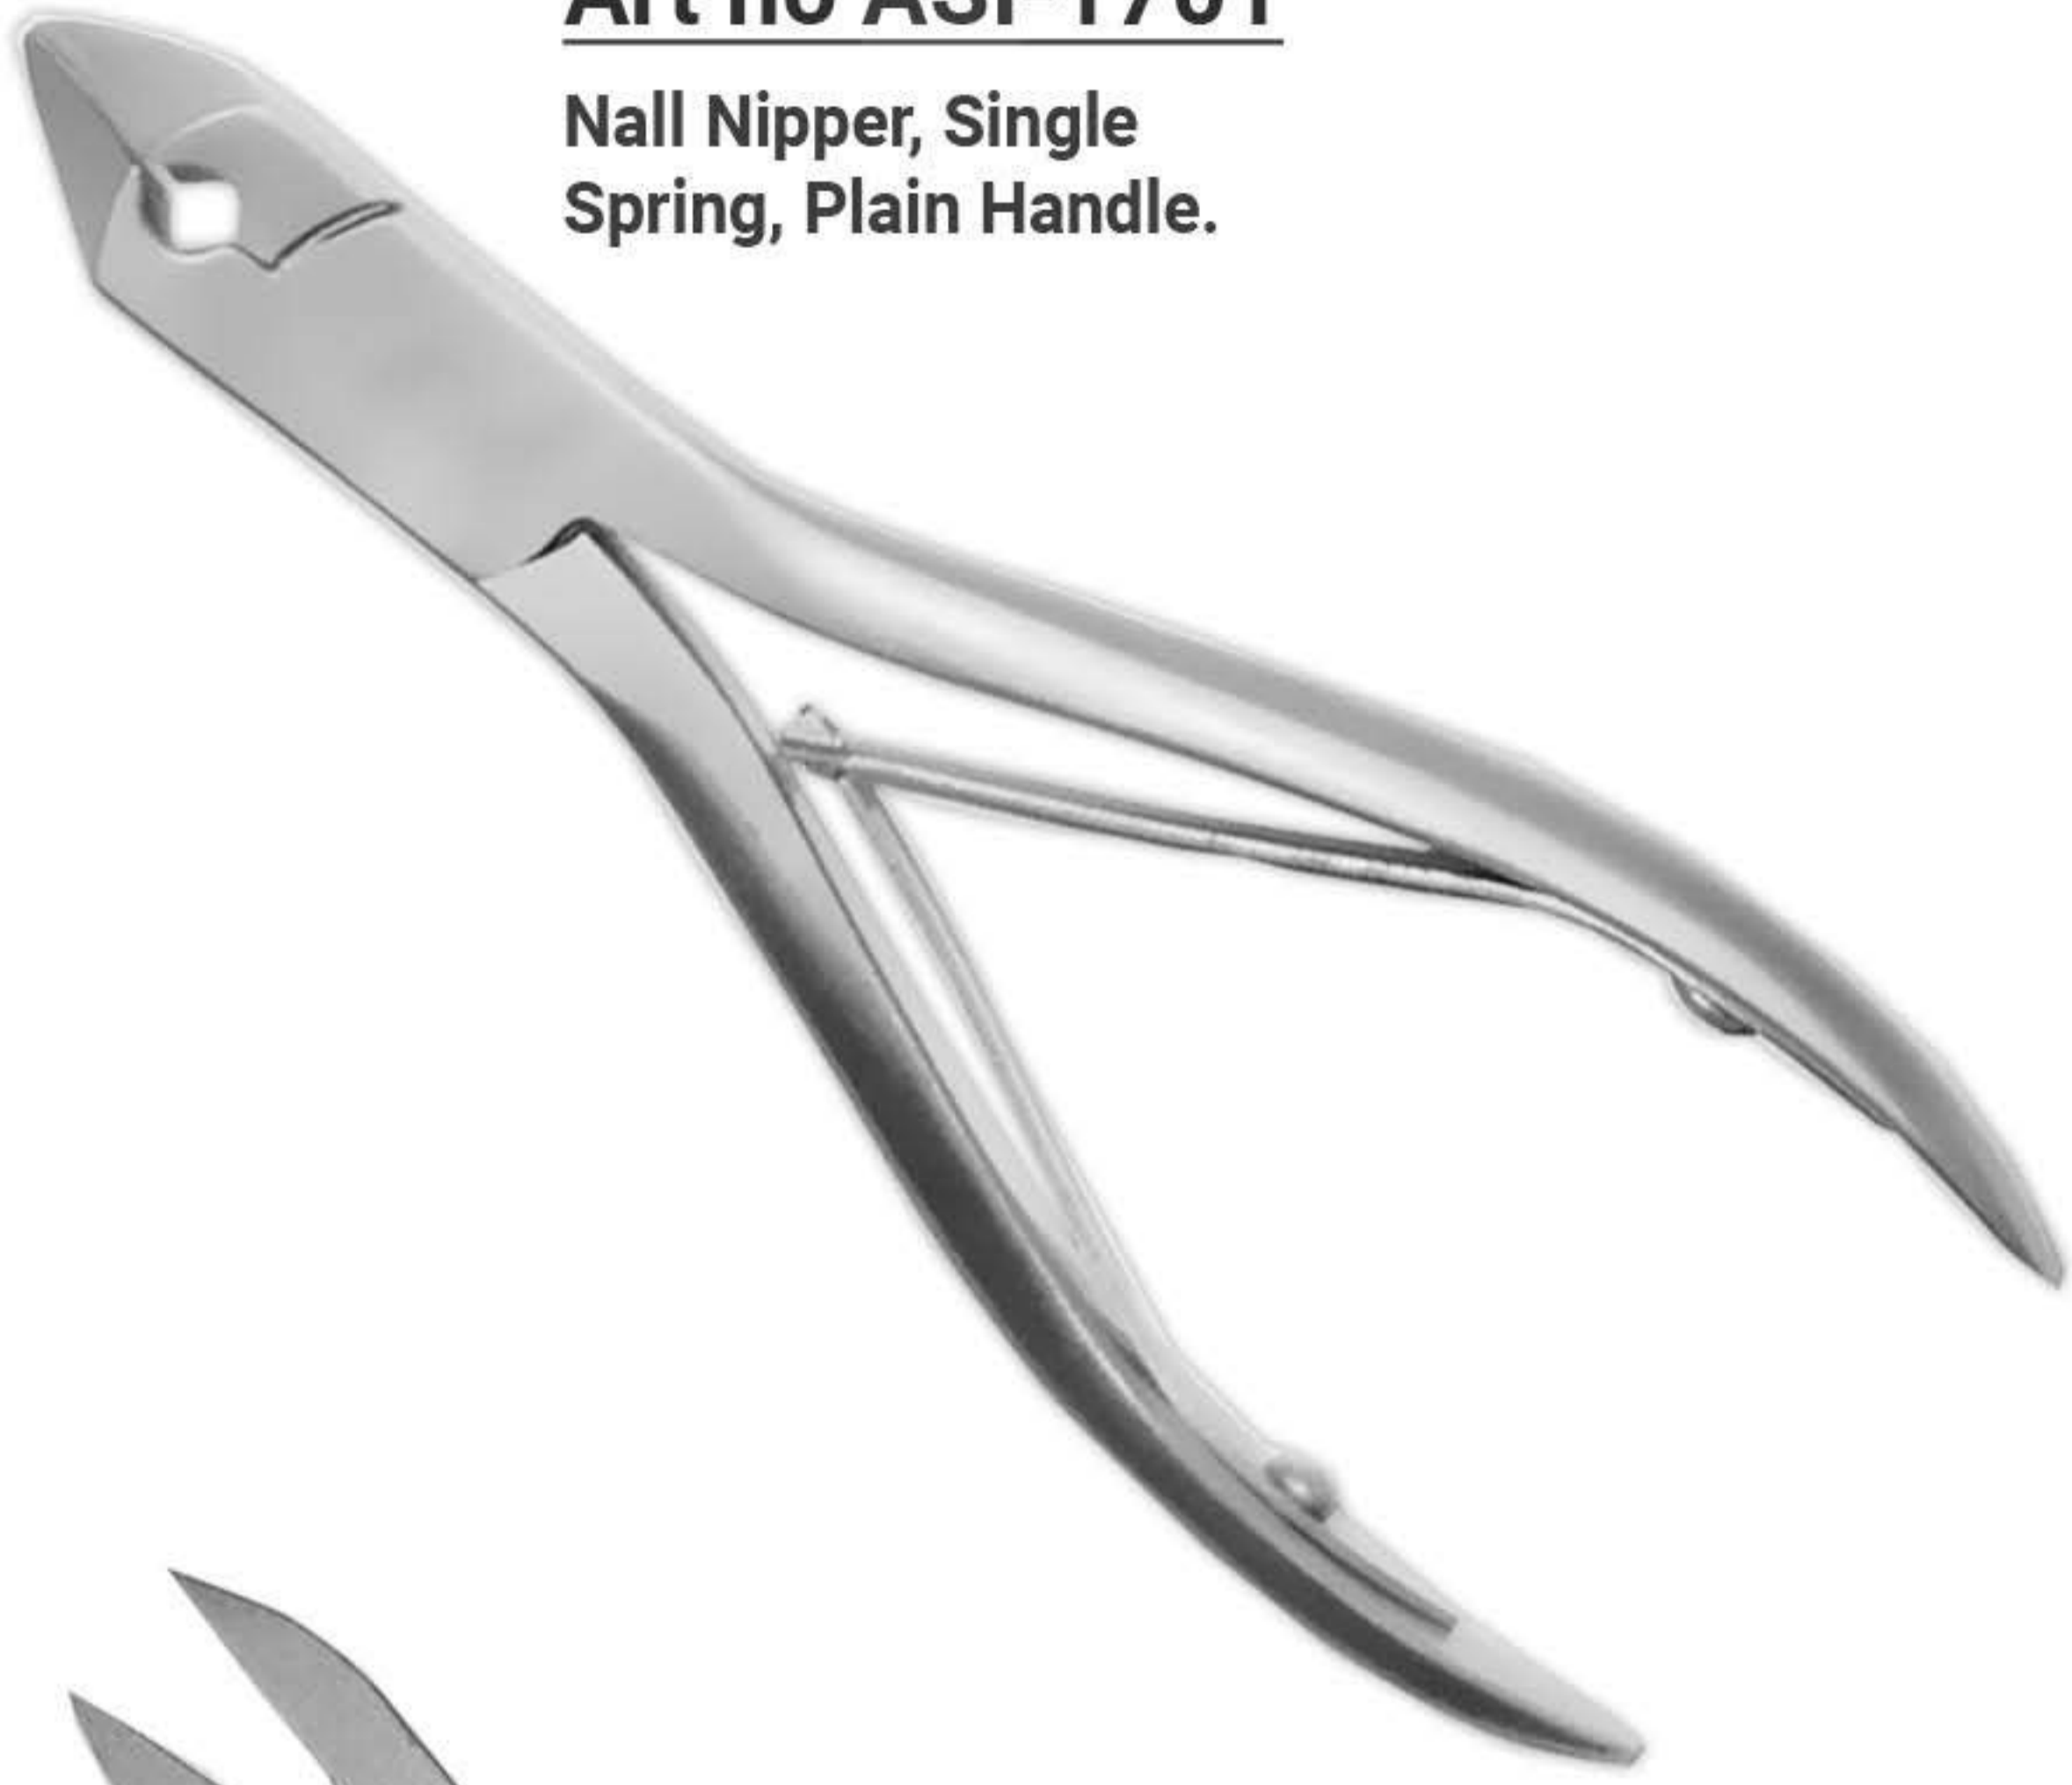

**Art no ASI-1607**

Cuticle Nipper 10 cm  
Single Spring, Lap Joint

**Art no ASI-1608**

Cuticle Nipper 9 cm  
Single Spring, Lap Joint

**Art no ASI-1609**

Cuticle Nipper 8 cm  
Single Spring, Lap Joint

**Art no ASI-1701**

Nail Nipper, Single Spring, Plain Handle.

**Art no ASI-1702**

Toe Nail Nipper, Back Lock Textured Handle

**Art no ASI-1703**

Cuticle Nipper 11 cm Double Spring, Plain Handle

**Art no ASI-1704**

Cuticle Nipper 12.5 cm Lap Joint, wtre spring